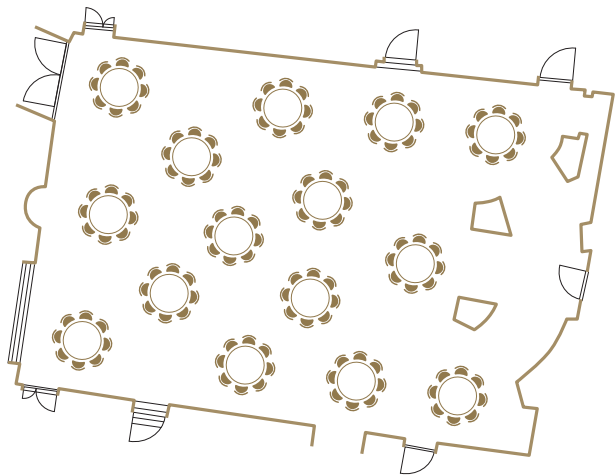

Second courtyard Baroque

Original courtyard from the rococo period. This beautiful space is the ideal location for gala dinners, weddings and family events. The natural acoustic is perfect and the historical flair are a wonderful match with modern lighting and décor.

SIZE (M ²)	250,0 m ²
DIMENSION	16 x 14
THEATRE	80
CLASSROOM	-
U-SHAPE	-
CABARET	-
BOARD	-
COCKTAIL	150
TABLE FOR 10	60
TABLE FOR 8	64
TABLE FOR 6	60

THE
MOZART
PRAGUE

WHERE WE ARE

Karolíny Světlé 208/34
1600 Praha 1
Czech Republic