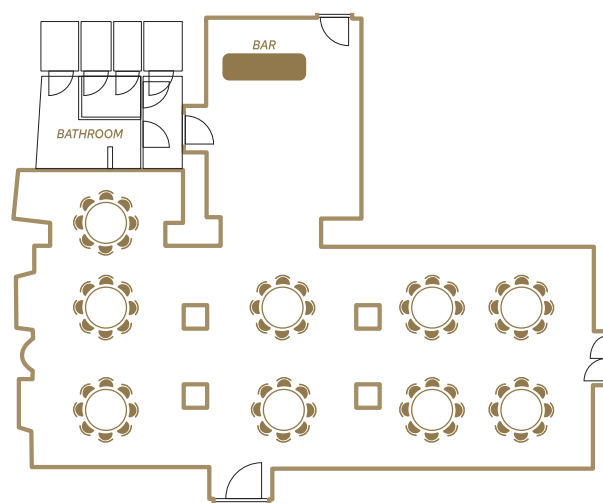

# Restaurant

Reserve our restaurant for your events: just 3 minutes walking from Charles Bridge, in the heart of Prague. Guests can start with a drink in the courtyard followed by breakfast, lunch or dinner in the space that used to be a Kavarna, a Café since the 18th century.

SIZE (M <sup>2</sup> )	148 m <sup>2</sup>
DIMENSION	16 x 4
THEATRE	-
CLASSROOM	-
U-SHAPE	12
CABARET	-
BOARD	30
COCKTAIL	-
TABLE FOR 10	40
TABLE FOR 8	48
TABLE FOR 6	48

THE  
**MOZART**  
PRAGUE